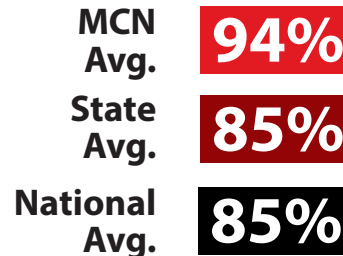

94% 2016 NCLEX Pass Rate!