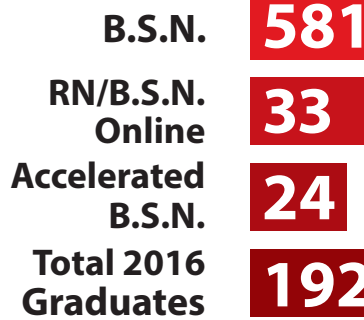

638 STUDENTS ENROLLED IN UNDERGRADUATE PROGRAMS